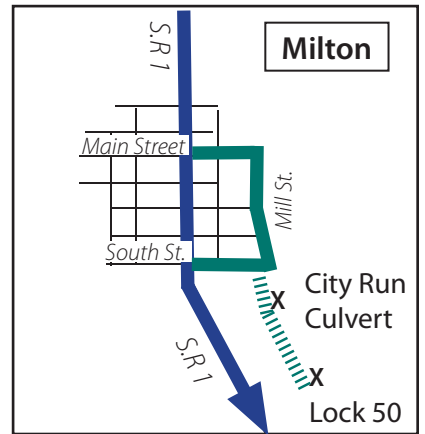

Wayne County

S.R. 38
1 mile

S.R. 1
7 miles

Cambridge
City
2.3 miles

S.R. 1
6 miles

-  Start Byway route
-  Byway route
-  Spur route
-  Corridor
-  change road name
-  county line