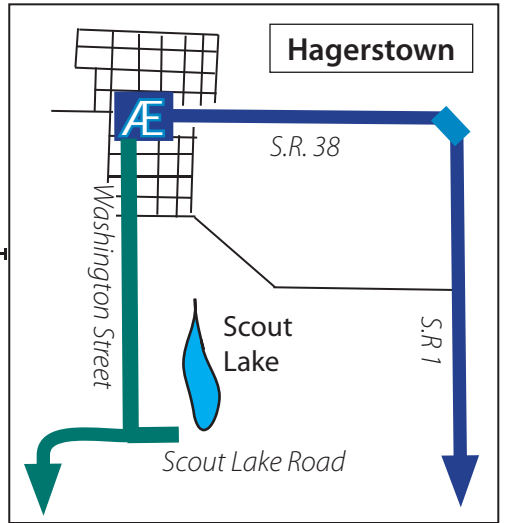

Wayne County

S.R. 38
1 mile

S.R. 1
7 miles

Cambridge
City
2.3 miles

S.R. 1
6 miles

-  Start Byway route
-  Byway route
-  Spur route
-  Corridor
-  change road name
-  county line