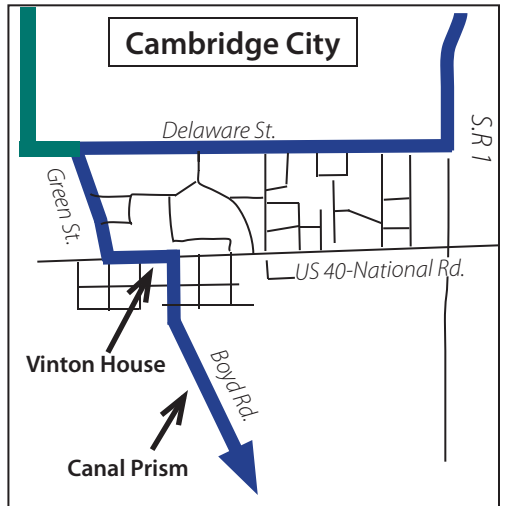

Wayne County

S.R. 38
1 mile

S.R. 1
7 miles

Cambridge
City
2.3 miles

S.R. 1
6 miles

-  Start Byway route
-  Byway route
-  Spur route
-  Corridor
-  change road name
-  county line