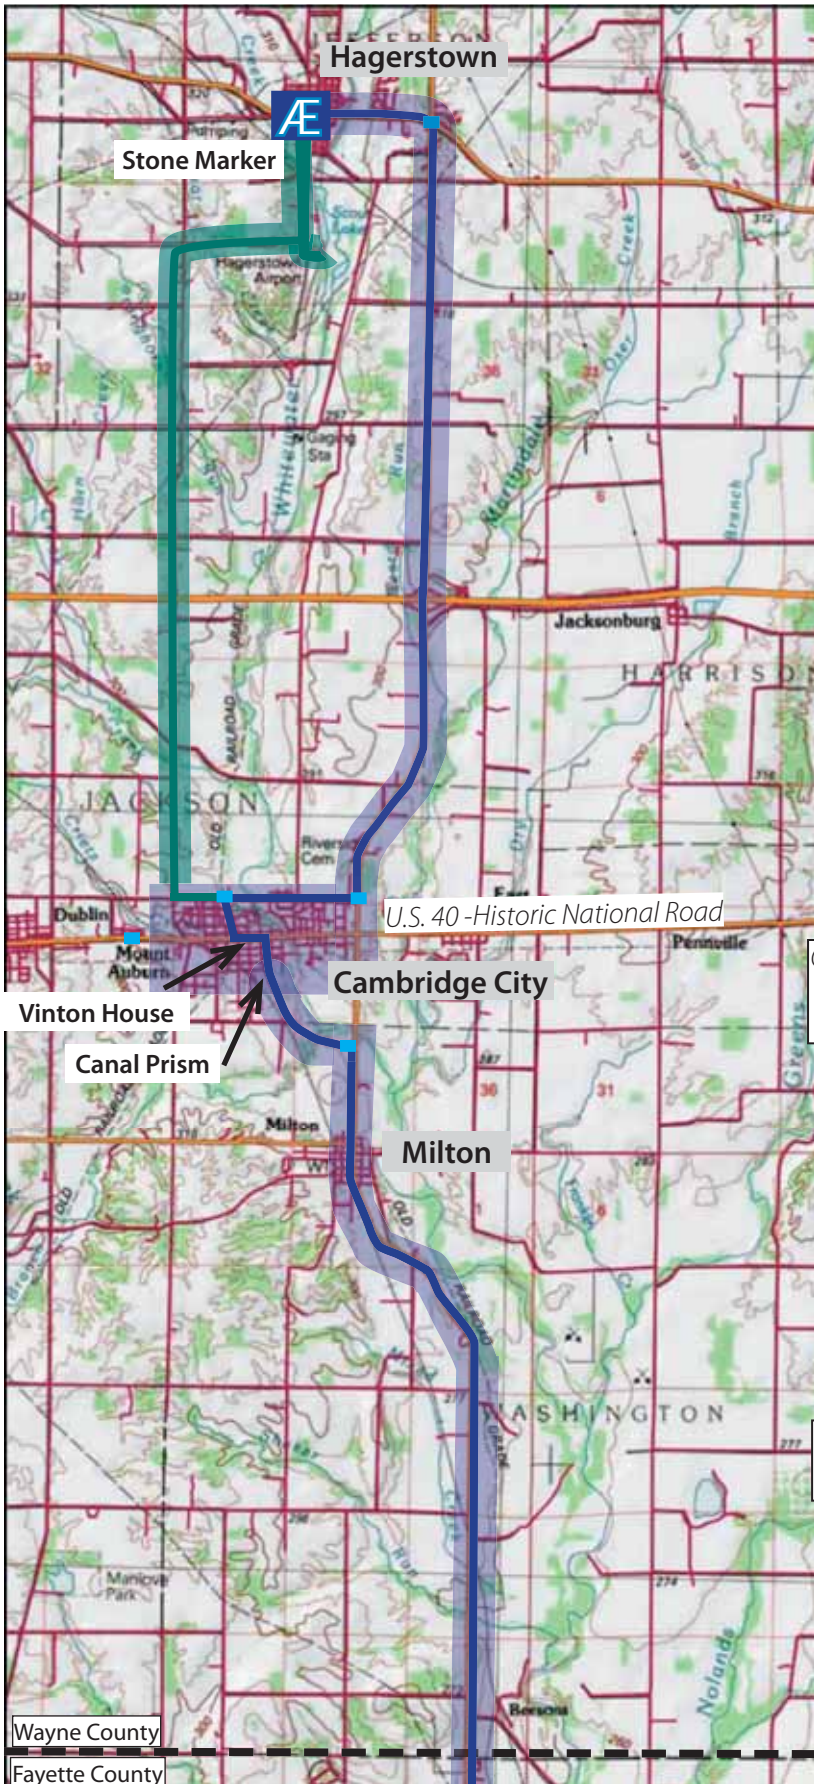

Wayne County

S.R. 38
1 mile

S.R. 1
7 miles

Cambridge
City
2.3 miles

S.R. 1
6 miles

-  Start Byway route
-  Byway route
-  Spur route
-  Corridor
-  change road name
-  county line